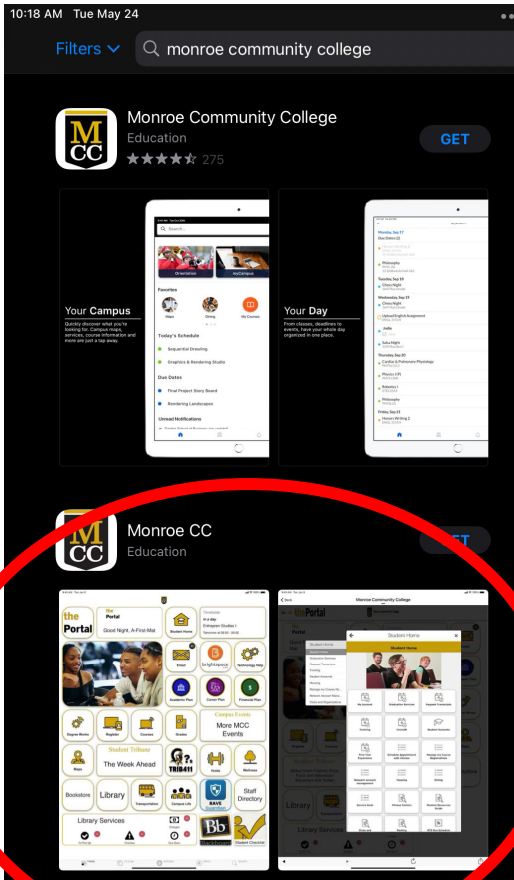

Finding the right App in your Devices App

Android

You will want the newest release.
Look for it to say “Monroe CC” and
It’ll have a larger shield and the
Photo with a map in the description.

iOS/Apple

You will want the newest release.
Look for it to say “Monroe CC” and
It’ll have a larger shield and the
Photo with a map in the description.